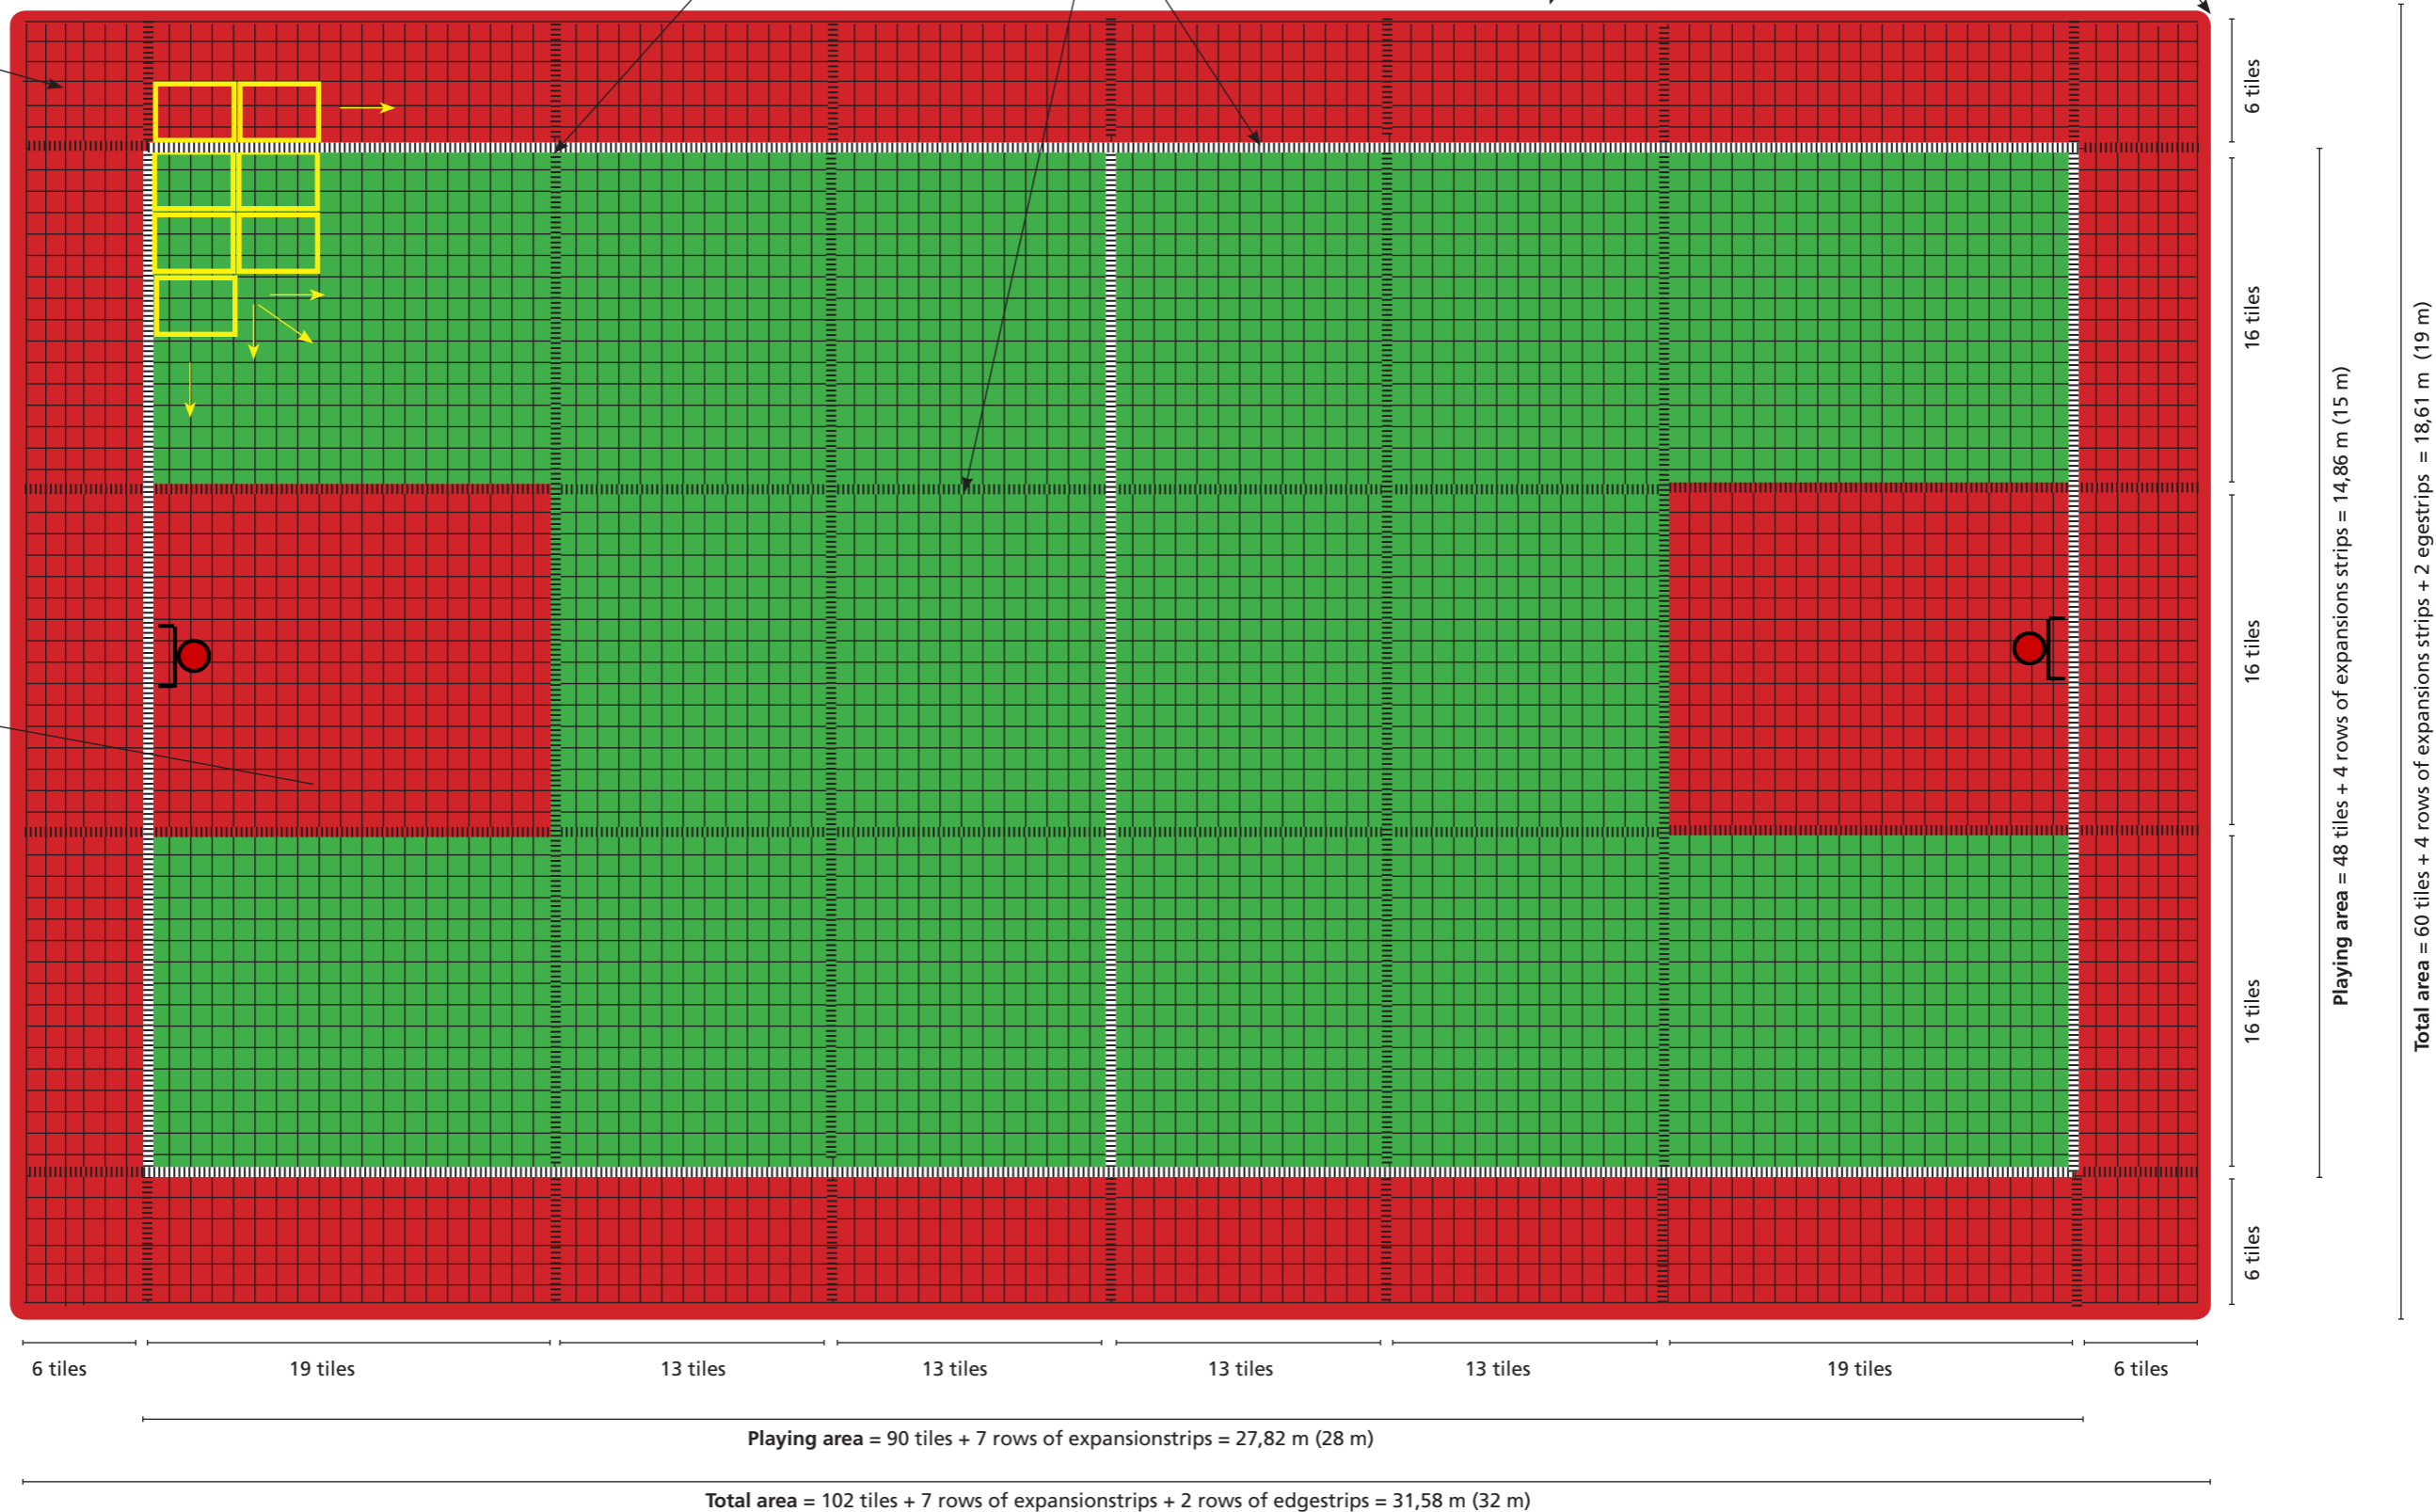

# Bergo Multisport - Basket

Total size: 31,58 x 18,61 m

Playing field: 28 x 15 m

Expansion cross piece 75 x 75 mm

Expansion strips 300 x 75 mm

Edge strips 300 x 55 mm

Corner strips 55 x 55 mm

Start assembly here!  
**IMPORTANT!**  
Always install with the connection rings in the same direction.

**PENALTY AREA:**  
16 x 19 tiles =  
4,85 x 5,76 m

Playing area = 48 tiles + 4 rows of expansions strips = 14,86 m (15 m)

Total area = 60 tiles + 4 rows of expansions strips + 2 edges strips = 18,61 m (19 m)